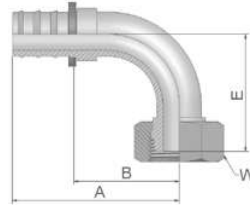

C5 **Female Metric
Light Series – Swivel
90° Elbow (Ball Nose
for 24° or 60° Cone)**

DKL 90°

Part Number	Hose I.D.				Thread metric	Tube O.D. mm	A mm	B mm	E mm	W mm
	DN	Inch	Size	mm						
3C582-6-4	6	1/4	-4	6.4	M12x1.5	6	42	23	29	14
3C582-8-4	6	1/4	-4	6.4	M14x1.5	8	42	23	29	17
3C582-8-4B	6	1/4	-4	6.4	M14x1.5	8	41	23	29	17
3C582-10-4	6	1/4	-4	6.4	M16x1.5	10	42	23	29	19
3C582-10-6	10	3/8	-6	9.5	M16x1.5	10	49	27	33	19
3C582-12-6	10	3/8	-6	9.5	M18x1.5	12	49	27	34	22
3C582-12-6B	10	3/8	-6	9.5	M18x1.5	12	49	27	34	22
3C582-15-8	12	1/2	-8	12.7	M22x1.5	15	65	38	39	27
3C582-15-8B	12	1/2	-8	12.7	M22x1.5	15	65	38	39	27
3C582-18-10	16	5/8	-10	15.9	M26x1.5	18	74	37	43	32
3C582-18-10B	16	5/8	-10	15.9	M26x1.5	18	74	37	43	32
3C582-22-12	19	3/4	-12	19.1	M30x2	22	88	51	50	36
3C582-22-12B	19	3/4	-12	19.1	M30x2	22	88	52	50	36
3C582-28-16B	25	1	-16	25.4	M36x2	28	101	64	66	41

82 Series

Also available in stainless steel. Details can be found in CAT 4400.1/UK

Approved **fitting series** for hose types:

B: Brass

82 801Plus 801RH 804 821FR 830M 836 837BM 837PU 838M 846