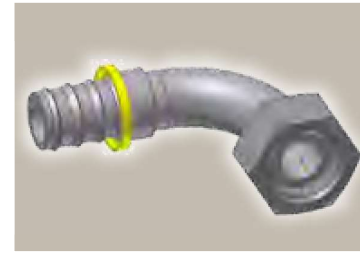

C5 **Female Metric
Light Series – Swivel
90° Elbow (Ball Nose
for 24° or 60° Cone)**

DKL 90°

Part Number	Hose I.D.				Thread metric	Tube O.D. mm	A mm	B mm	E mm	W mm
	DN	Inch	Size	mm						
3C582-6-4	6	1/4	-4	6.4	M12x1.5	6	42	23	29	14
3C582-8-4	6	1/4	-4	6.4	M14x1.5	8	42	23	29	17
3C582-8-4B	6	1/4	-4	6.4	M14x1.5	8	41	23	29	17
3C582-10-4	6	1/4	-4	6.4	M16x1.5	10	42	23	29	19
3C582-10-6	10	3/8	-6	9.5	M16x1.5	10	49	27	33	19
3C582-12-6	10	3/8	-6	9.5	M18x1.5	12	49	27	34	22
3C582-12-6B	10	3/8	-6	9.5	M18x1.5	12	49	27	34	22
3C582-15-8	12	1/2	-8	12.7	M22x1.5	15	65	38	39	27
3C582-15-8B	12	1/2	-8	12.7	M22x1.5	15	65	38	39	27
3C582-18-10	16	5/8	-10	15.9	M26x1.5	18	74	37	43	32
3C582-18-10B	16	5/8	-10	15.9	M26x1.5	18	74	37	43	32
3C582-22-12	19	3/4	-12	19.1	M30x2	22	88	51	50	36
3C582-22-12B	19	3/4	-12	19.1	M30x2	22	88	52	50	36
3C582-28-16B	25	1	-16	25.4	M36x2	28	101	64	66	41

82 Series

Also available in stainless steel. Details can be found in CAT 4400.1/UK

Approved **fitting series** for hose types:

B: Brass

82 801Plus 801RH 804 821FR 830M 836 837BM 837PU 838M 846